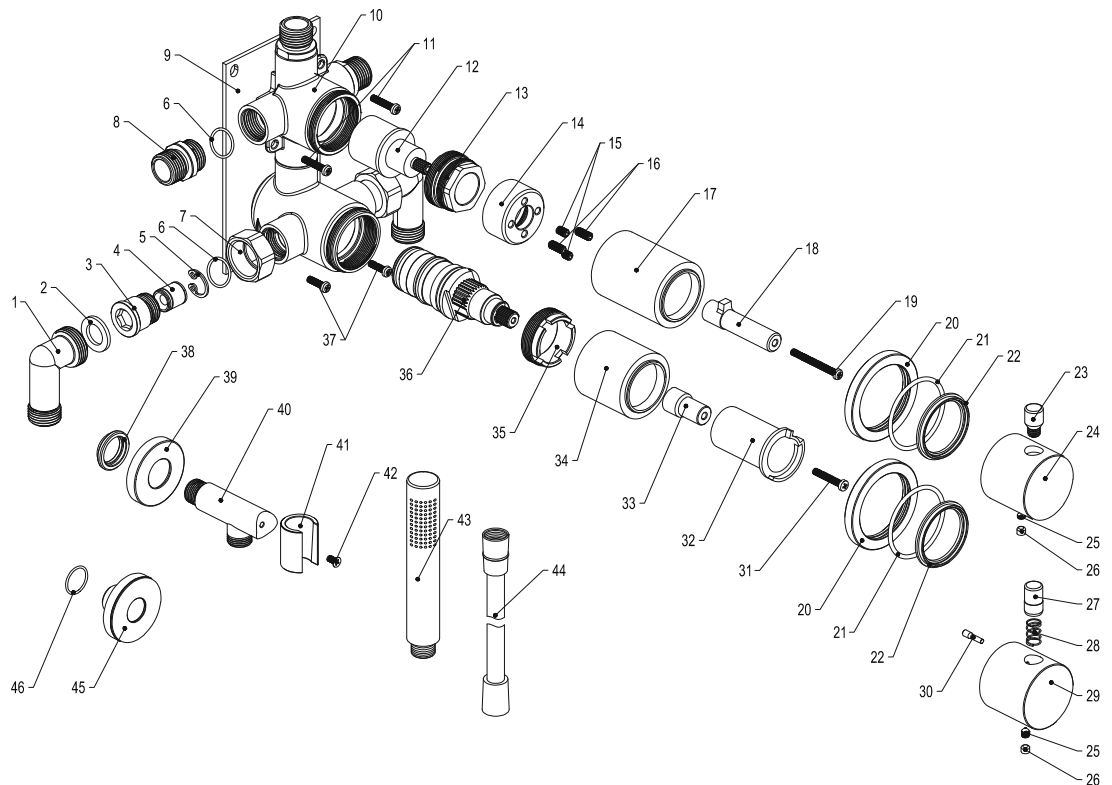

- 1 90° connector
- 2 Gasket
- 3 Connector
- 4 Check valve
- 5 c-ring
- 6 o-ring
- 7 Foot nut
- 8 Connector
- 9 Fastening plate
- 10 Body
- 11 Fixing screws
- 12 Diverter
- 13 Lock nut
- 14 Limiter
- 15 Hex screws
- 16 Limiter screws
- 17 Diverter cover
- 18 Splined extender
- 19 Screw
- 20 Decorative cover ring
- 21 o-ring
- 22 Washer
- 23 Handwheel bar
- 24 Handwheel
- 25 Inner hex screw
- 26 Decoration rubber
- 27 Handwheel bar
- 28 Button spring
- 29 Thermostatic handle
- 30 Handwheel plug
- 31 Screw
- 32 Temperature limiter
- 33 Spline bushing
- 34 Thermostat cover
- 35 Thermostat lock nut
- 36 Thermostatic cartridge
- 37 Fixing screws
- 38 Gasket
- 39 Decorative cover ring
- 40 Hand shower holder pipe
- 41 Hand shower holder pipe
- 42 Screw
- 43 Hand shower holder pipe
- 44 Hose
- 45 Tattle pipe cover
- 46 o-ring

Harmonized 2x Classic

Art no: 21029 RSK: 8295123

Primy
Stainless Steel
Kitchen & Bathroom

Scandtap AB, Olofsdalsvägen 21, 302 41 Halmstad, Sweden
info@scandtap.com, www.scandtap.com

STF
23-0960-TH3

Vi har produkter anpassade
Bromschregler Säker
Vatteninställning 2021:1.